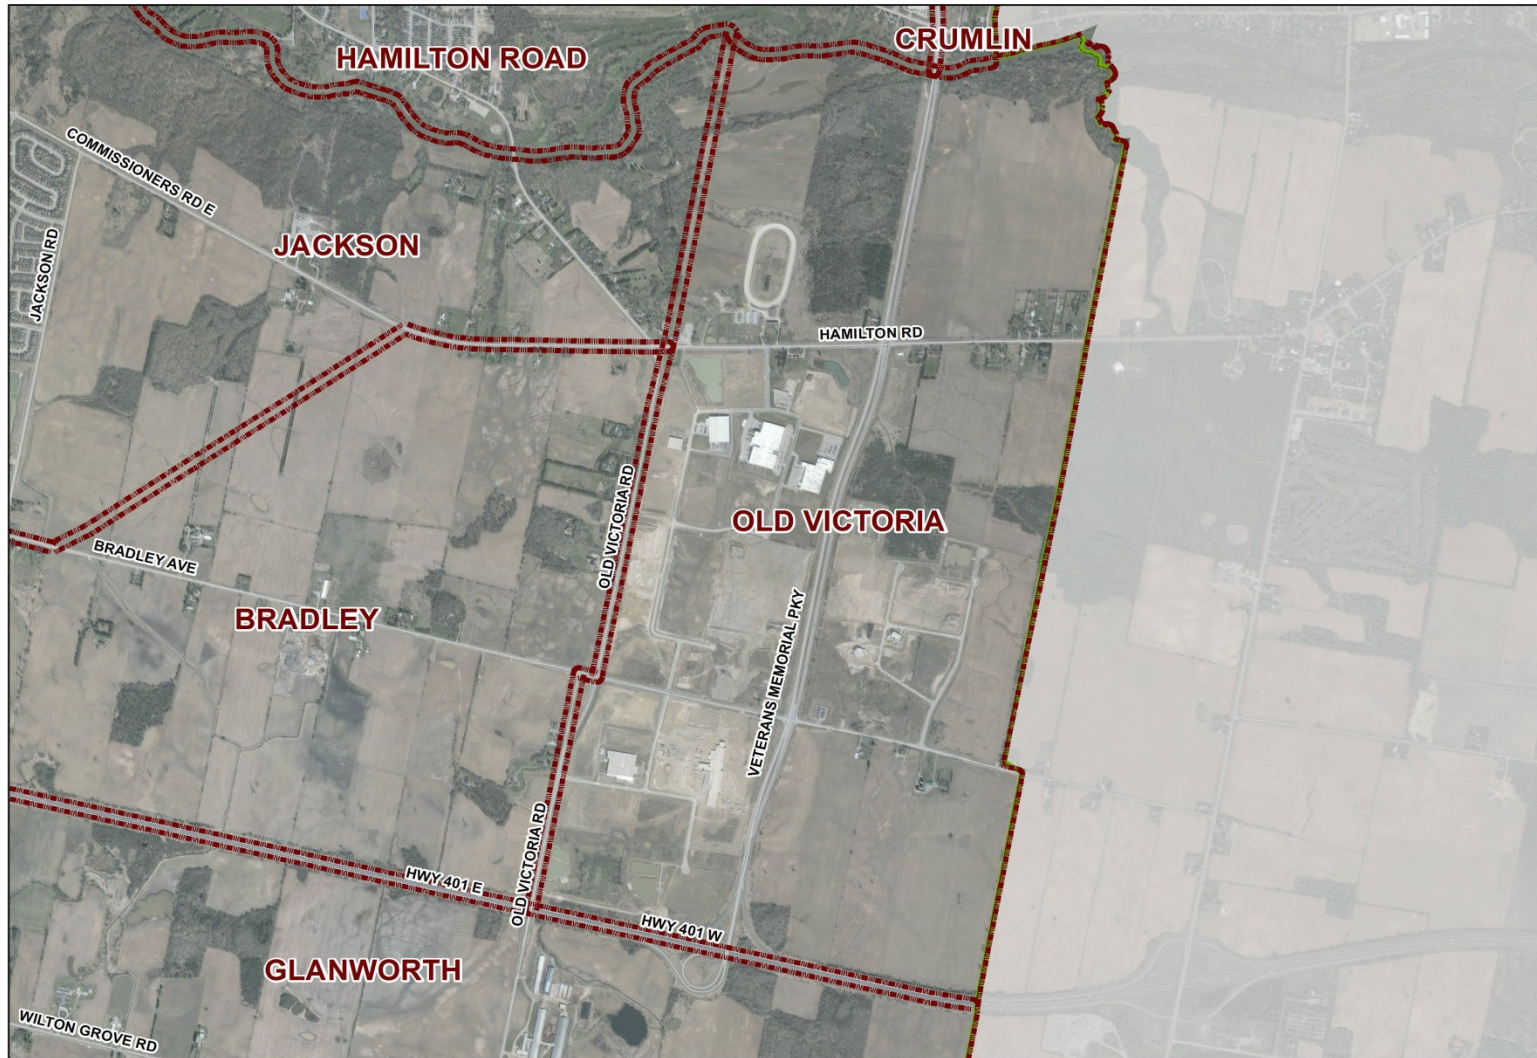

### Neighbourhood Profile -Old Victoria Planning District

Coordinate System: NAD 1983 UTM Zone 17N  
Projection: Transverse Mercator  
Datum: North American 1983